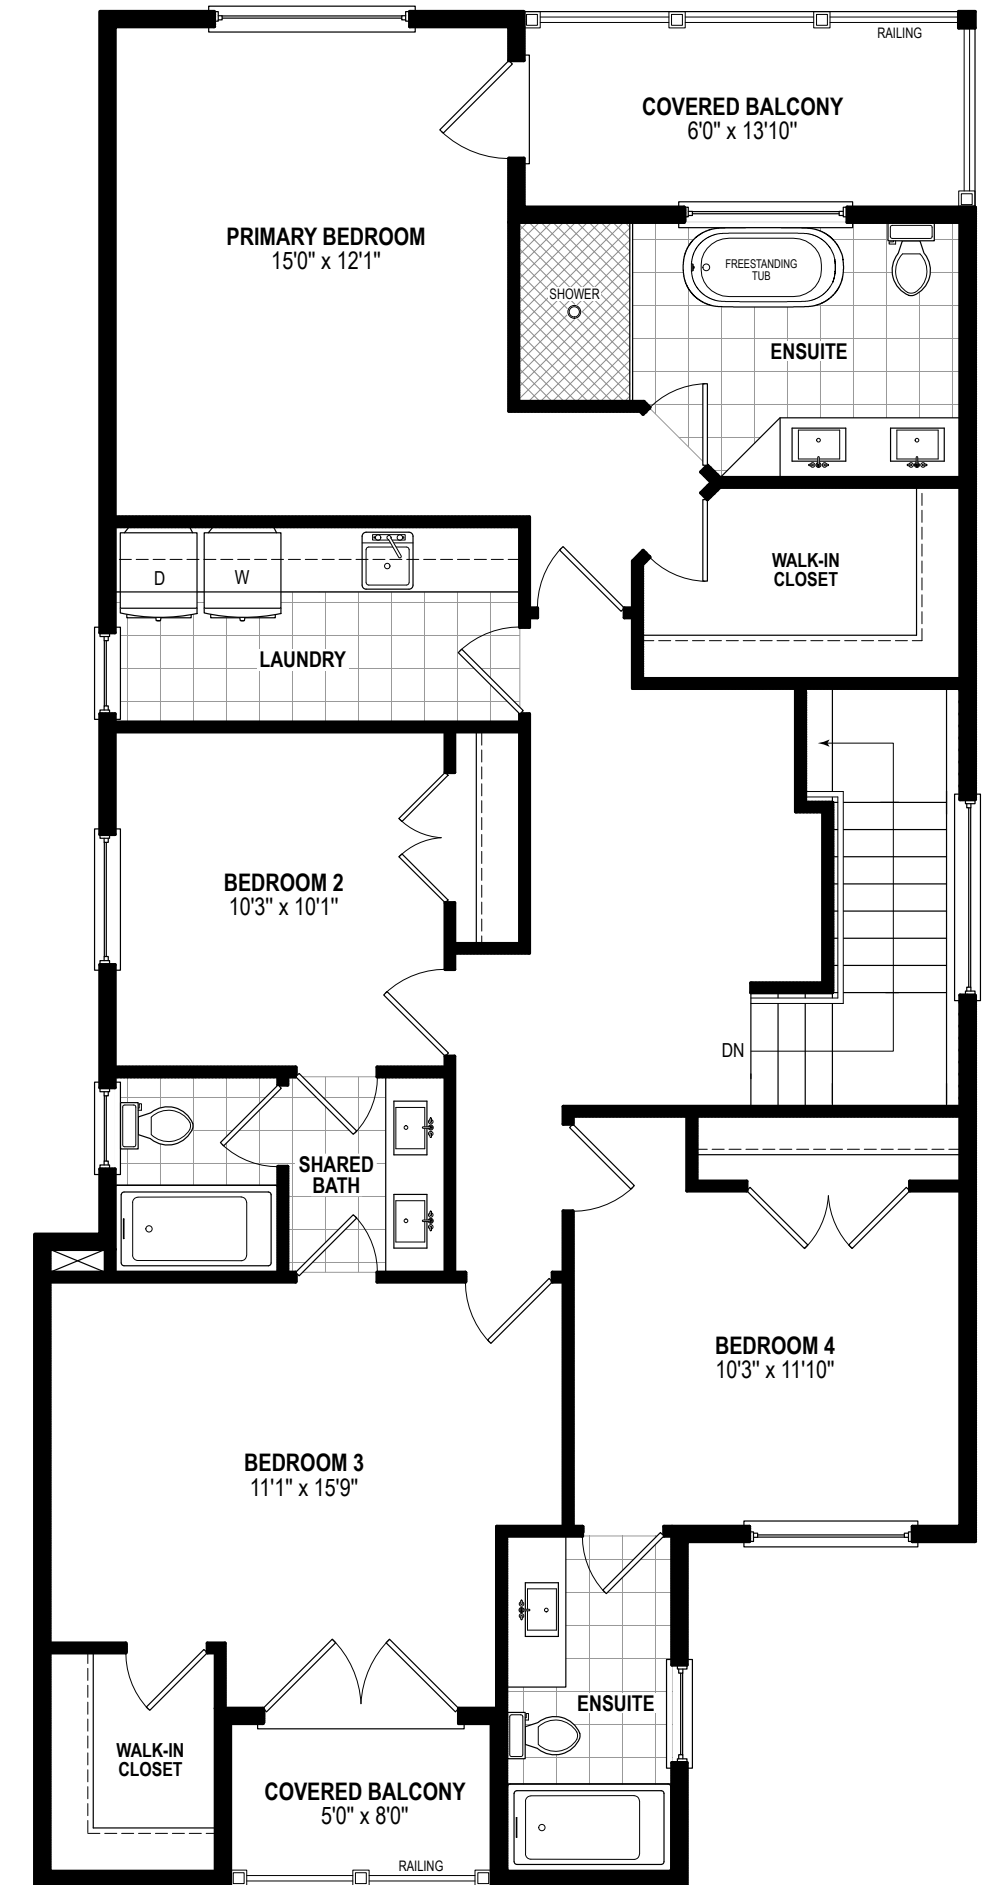

5 BEDROOMS  
4.5 BATHROOMS  
2 CAR GARAGE

# MODEL 2677 sq.ft. WITH SECONDARY SUITE

GROUND FLOOR WITH SECONDARY SUITE

SECONDARY SUITE

SECOND FLOOR

Rendering is an artist's concept only. In an effort to develop a better product, Dietrich Homes reserves the right to change dimensions, elevations, specifications, materials, design and prices without notice or obligation. Actual usable space may vary from stated floor area. E.&O.E.