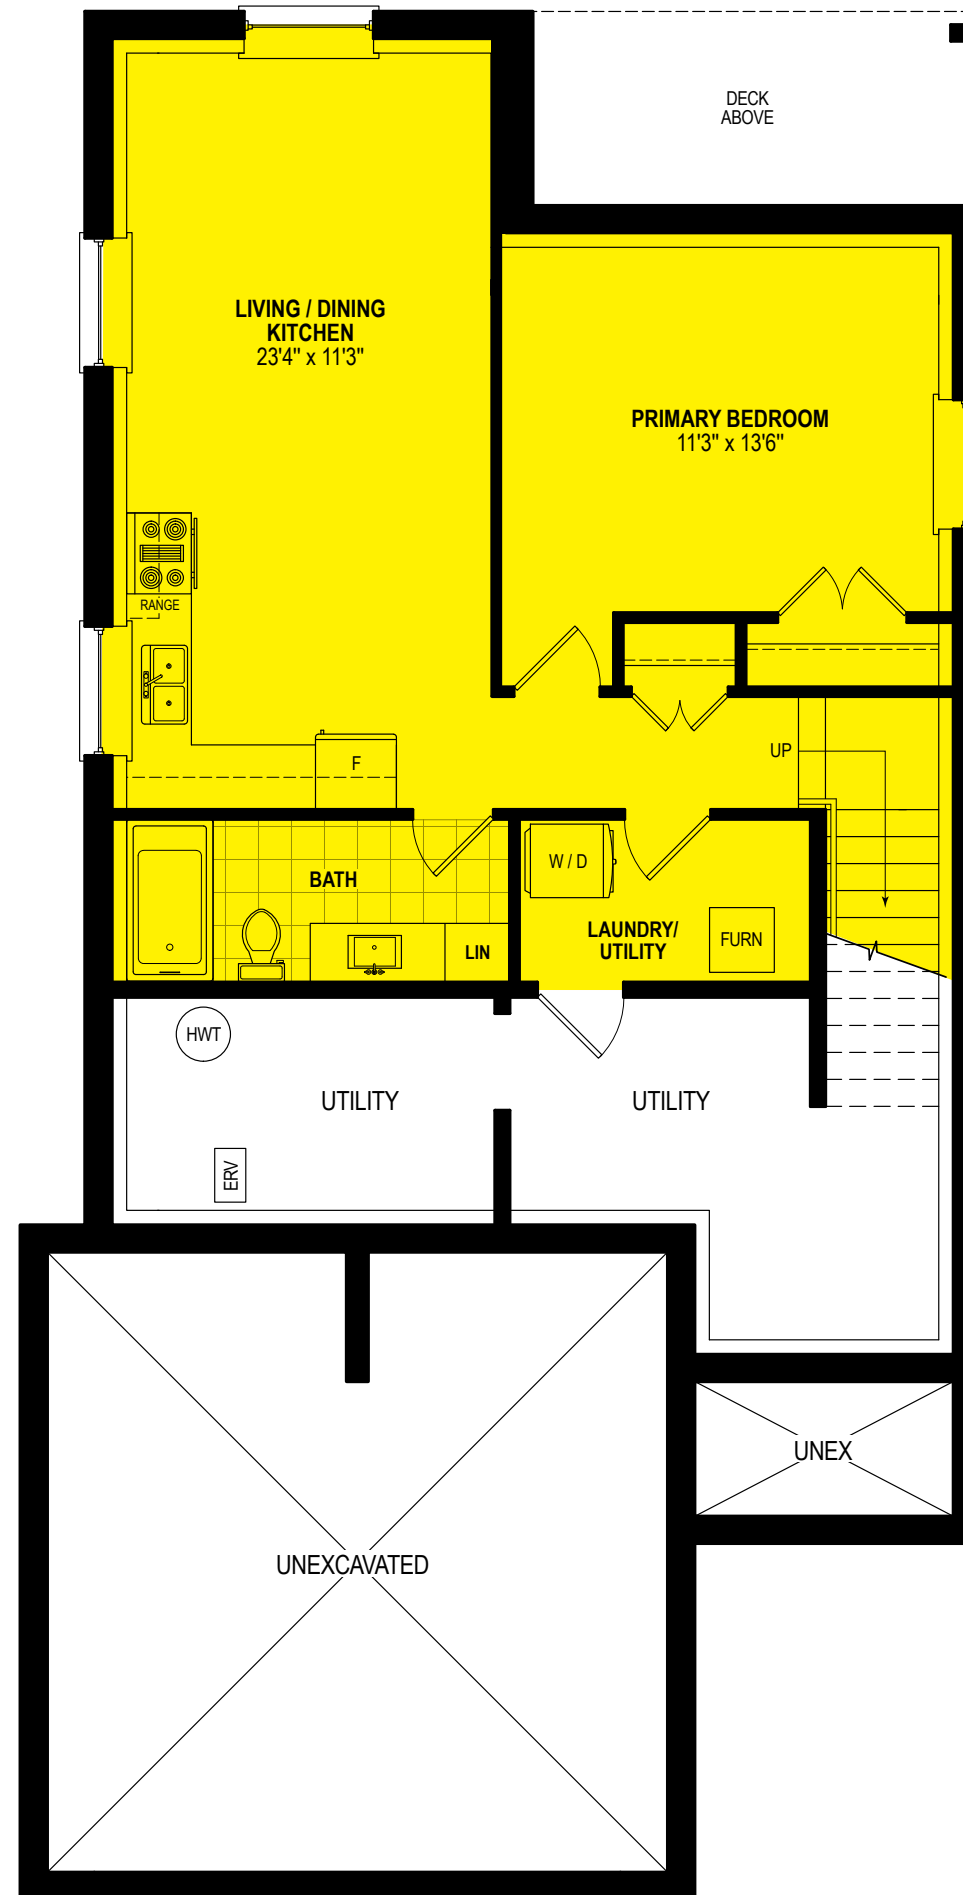

5 BEDROOMS  
4.5 BATHROOMS  
2 CAR GARAGE

# MODEL 2677 sq.ft. WITH SECONDARY SUITE

GROUND FLOOR WITH SECONDARY SUITE

SECONDARY SUITE

SECOND FLOOR

Rendering is an artist's concept only. In an effort to develop a better product, Dietrich Homes reserves the right to change dimensions, elevations, specifications, materials, design and prices without notice or obligation. Actual usable space may vary from stated floor area. E.&O.E.