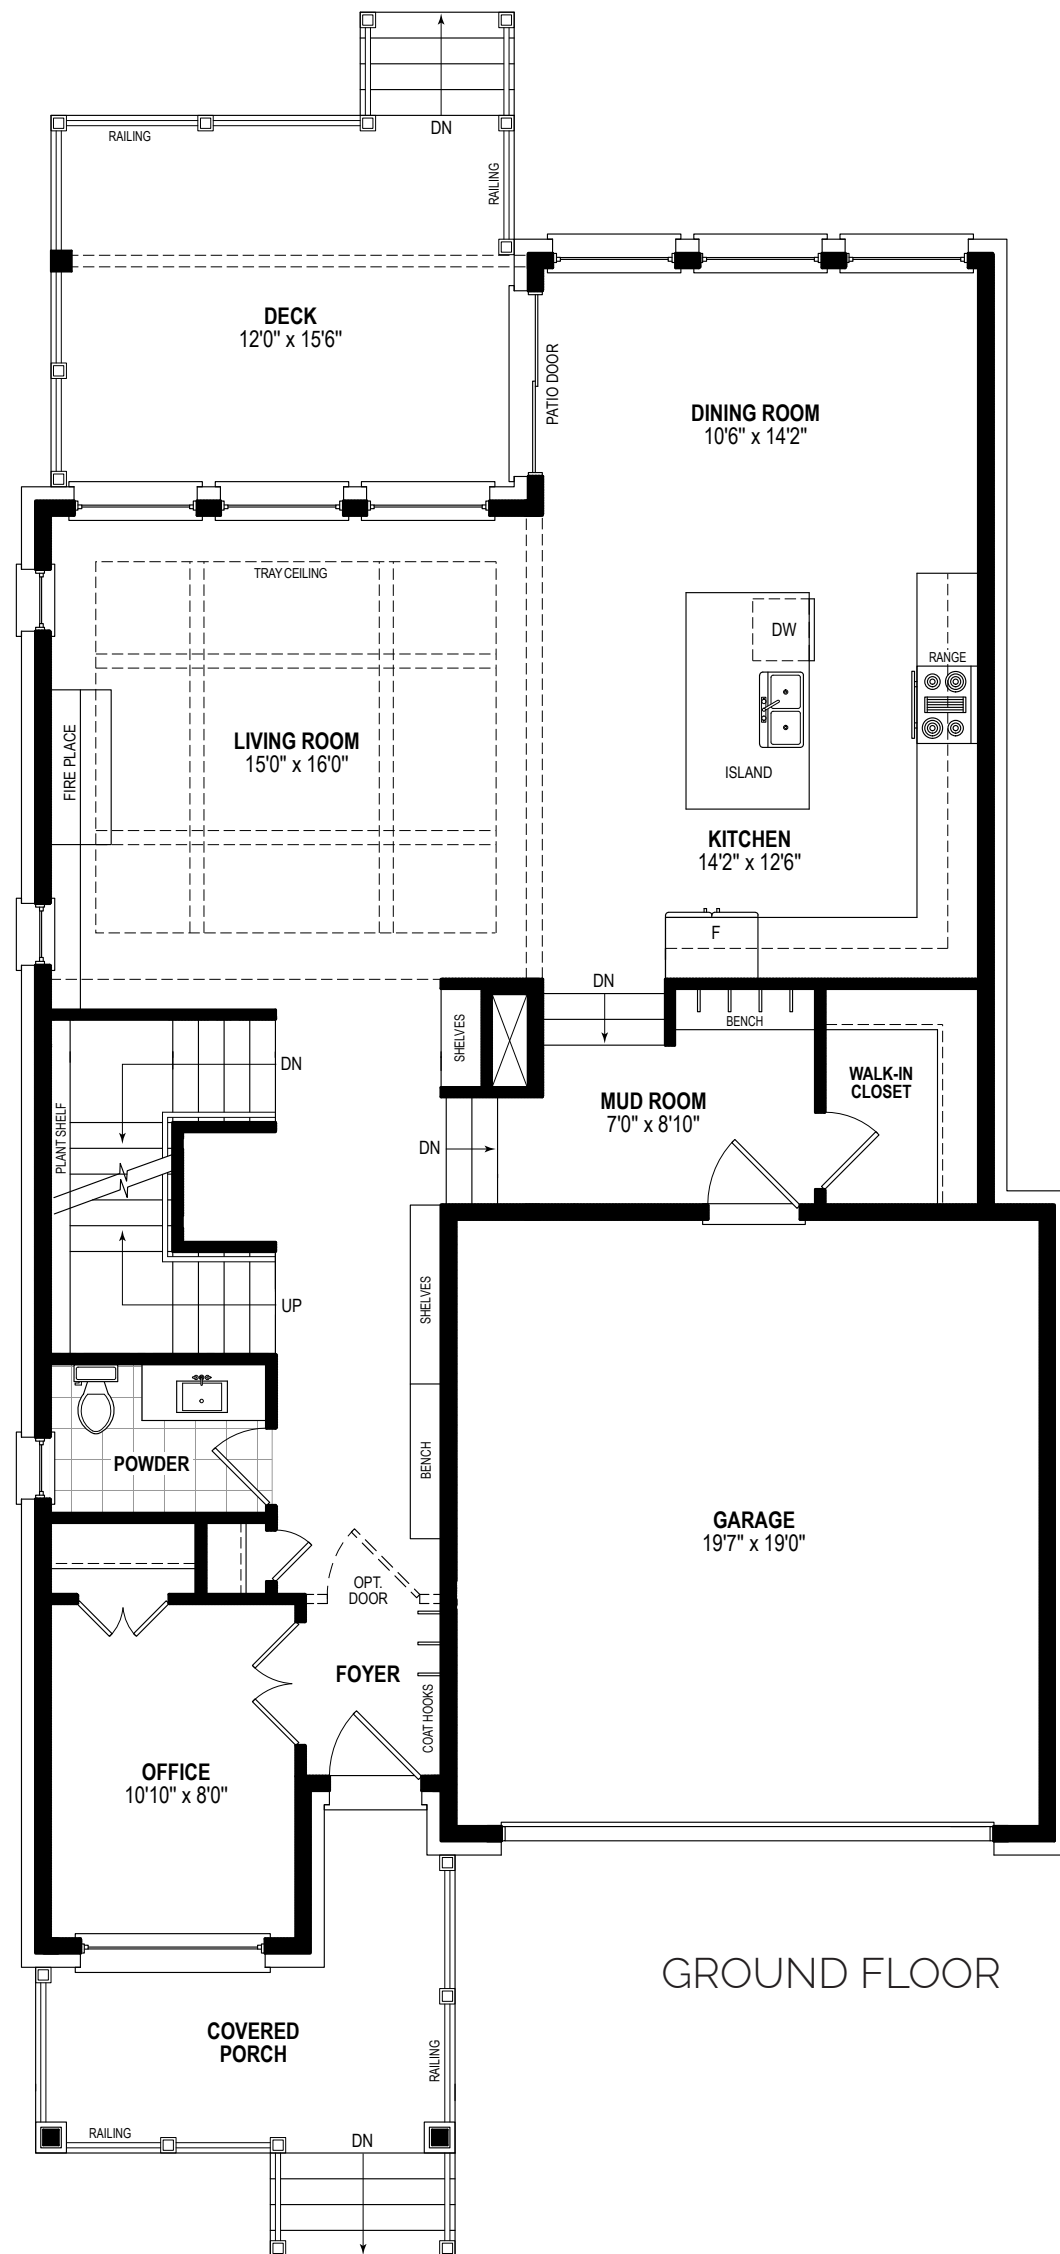

MODEL 2700 sq.ft.

Rendering is an artist's concept only. In an effort to develop a better product, Dietrich Homes reserves the right to change dimensions, elevations, specifications, materials, design and prices without notice or obligation. Actual usable space may vary from stated floor area. E.&O.E.