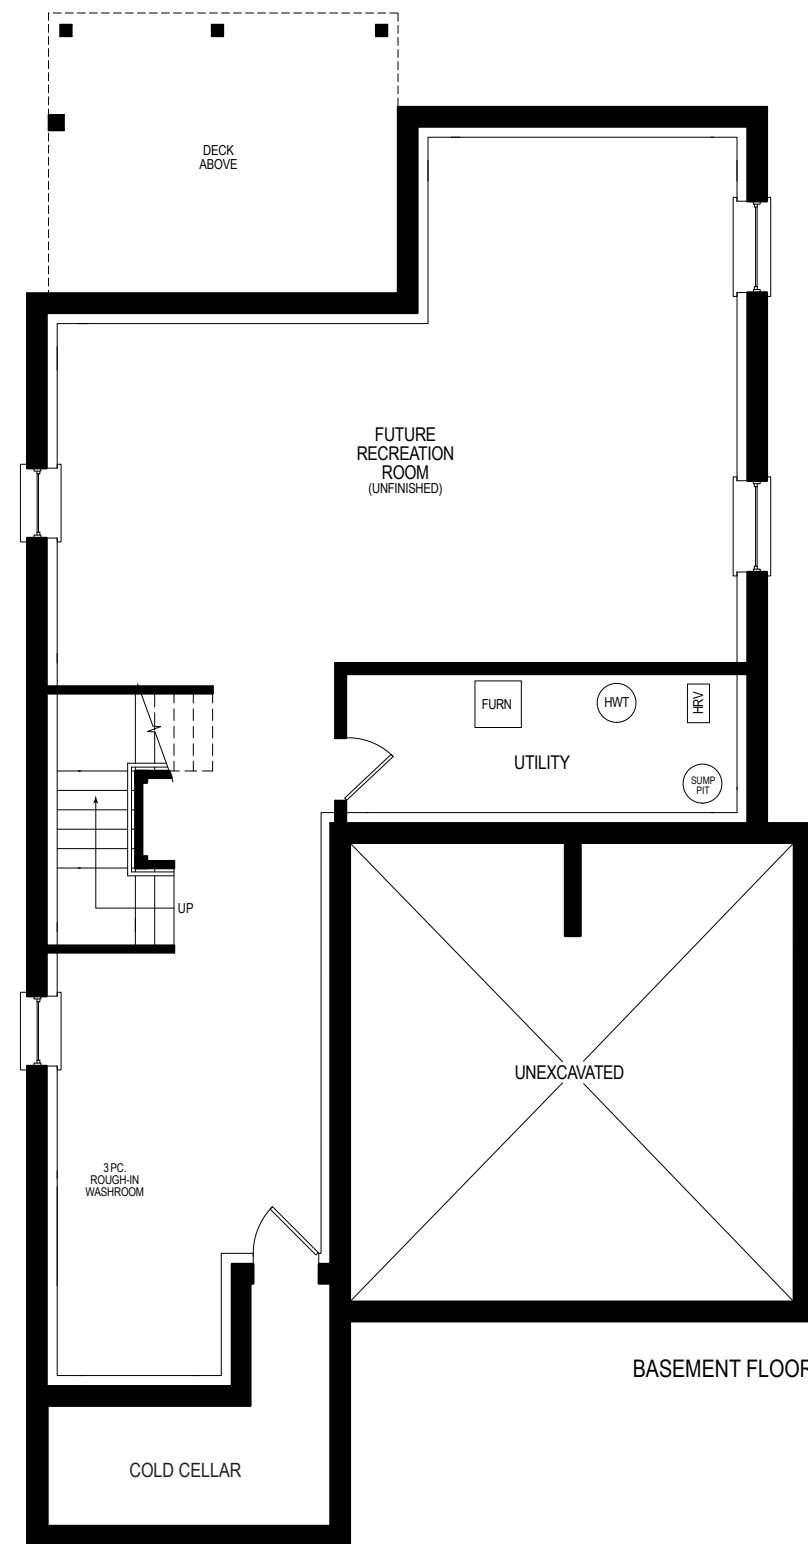

MODEL 2700 sq.ft.

Rendering is an artist's concept only. In an effort to develop a better product, Dietrich Homes reserves the right to change dimensions, elevations, specifications, materials, design and prices without notice or obligation. Actual usable space may vary from stated floor area. E.&O.E.